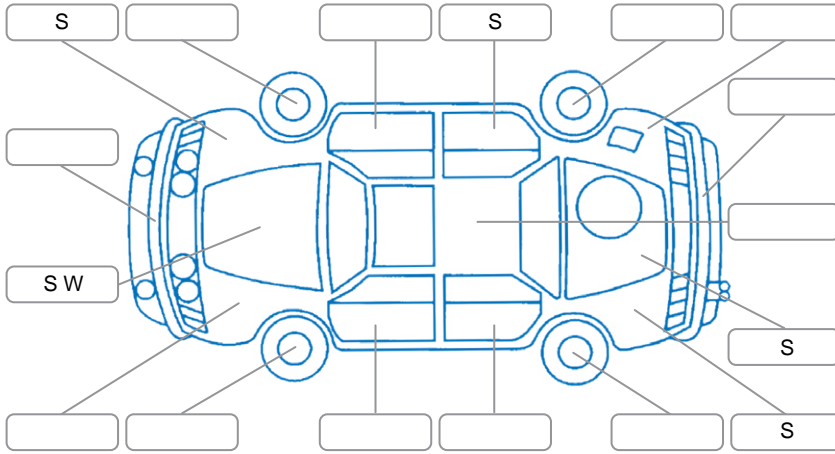

Report ID:	28,147,103	Version:	2
Created:	02 May 2026		

Make:	KIA	Model:	Stonic
Body Style:	SUV	Year:	2021
Rego No.:	NKY672	Rego Expiry:	20 Jul 2026
WoF Expiry:	21 Apr 2027	Odometer:	43,702 Kms
Good No.:	28147103	VIN:	KNADD817VM6544684
Next Service:	53000	Service History:	No

**Key**

S = Scratch    R = Rust    C = Crack    \* = Decals    W = Significant scuffs  
 D = Dent    PT = Paint defect    P = Pin dent    SC = Stone Chips

Note: some defects and blemishes may not be displayed in the diagram