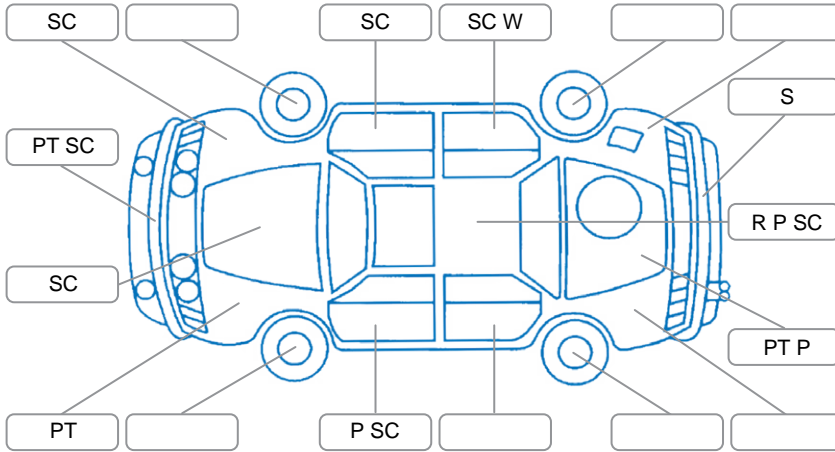

Report ID:	28,147,093	Version:	2
Created:	13 May 2026		

Make:	Holden	Model:	Captiva 7
Body Style:	SUV	Year:	2017
Rego No.:	KWP289	Rego Expiry:	23 Jul 2026
WoF Expiry:	19 Dec 2026	Odometer:	158,147 Kms
Good No.:	28147093	VIN:	KL3CD2659HB776214
Next Service:	170,000	Service History:	No

Key

S = Scratch R = Rust C = Crack * = Decals W = Significant scuffs
 D = Dent PT = Paint defect P = Pin dent SC = Stone Chips

Note: some defects and blemishes may not be displayed in the diagram

Body Inspection Comments

Conditions During Body Inspection: Dry

Under Carriage and Under Bonnet Inspection Comments

Interior Comments

Seats:	Average
Carpets:	Average
Panels:	Good
Dashboard:	Good

General Comments

Road Conditions During Test Drive	Dry
Engine Timing Mechanism	Timing Chain
Evidence of Cam Belt Replacement	<input type="checkbox"/> Yes <input type="checkbox"/> No Kms