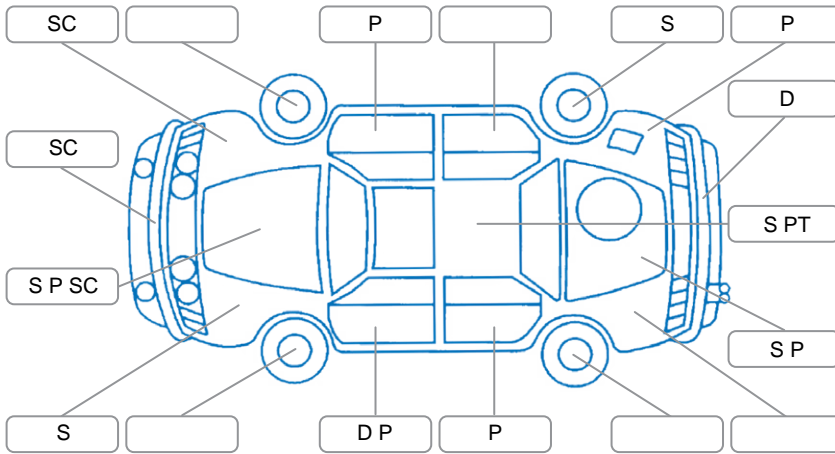

Report ID:	28,147,055	Version:	2
Created:	25 May 2026		

Make:	Holden	Model:	Commodore
Body Style:	Sedan	Year:	2015
Rego No.:	HZB294	Rego Expiry:	08 Aug 2026
WoF Expiry:	04 Jun 2027	Odometer:	168,480 Kms
Good No.:	28147055	VIN:	6G1FA5E55FL100462
Next Service:	174,362km	Service History:	Yes

Key

S = Scratch R = Rust C = Crack * = Decals W = Significant scuffs
D = Dent PT = Paint defect P = Pin dent SC = Stone Chips

Note: some defects and blemishes may not be displayed in the diagram

Body Inspection Comments

Holes in left & right front bumper grilles.
Aerial base mounted on the roof

Conditions During Body Inspection Dry

Under Carriage and Under Bonnet Inspection Comments

Interior Comments

Seats:	Good
Carpets:	Good, boot carpet modified.
Panels:	Good, boot trim modified.
Dashboard:	Steering wheel is worn. Holes in console.