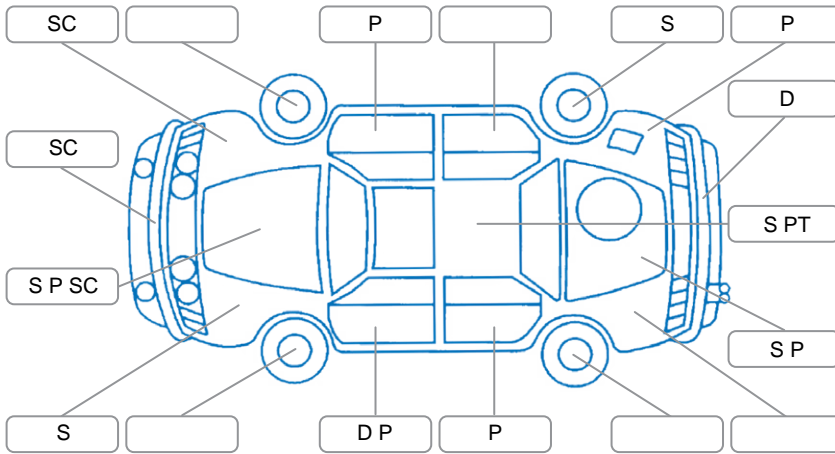

Report ID:	28,147,055	Version:	1
Created:	29 Apr 2026		

Make:	Holden	Model:	Commodore
Body Style:	Sedan	Year:	2015
Rego No.:	HZB294	Rego Expiry:	08 Aug 2026
WoF Expiry:	14 Oct 2026	Odometer:	168,479 Kms
Good No.:	28147055	VIN:	6G1FA5E55FL100462
Next Service:	174,362km	Service History:	Yes

Key

S = Scratch R = Rust C = Crack * = Decals W = Significant scuffs
 D = Dent PT = Paint defect P = Pin dent SC = Stone Chips

Note: some defects and blemishes may not be displayed in the diagram

Body Inspection Comments

Holes in left & right front bumper grilles.
 Aerial base mounted on the roof.

Conditions During Body Inspection Dry

Under Carriage and Under Bonnet Inspection Comments

Interior Comments

Seats:	Good
Carpets:	Good, boot carpet modified.
Panels:	Good, boot trim modified.
Dashboard:	Steering wheel is worn. Holes in console.