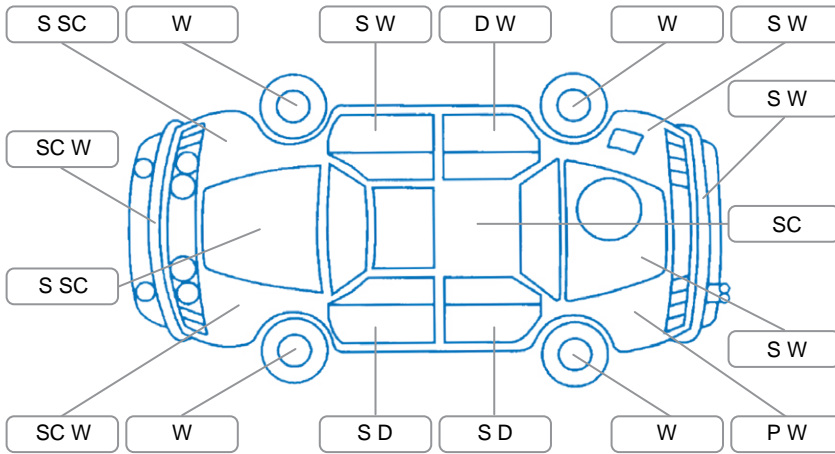

Key
 S = Scratch R = Rust C = Crack * = Decals W = Significant scuffs
 D = Dent PT = Paint defect P = Pin dent SC = Stone Chips

Note: some defects and blemishes may not be displayed in the diagram

Body Inspection Comments

Radio not responding

Conditions During Body Inspection

Dry

Under Carriage and Under Bonnet Inspection Comments

Front wheel drive
 Underbody surface rust

Interior Comments

Seats:	Good
Carpets:	Average
Panels:	Good
Dashboard:	Good