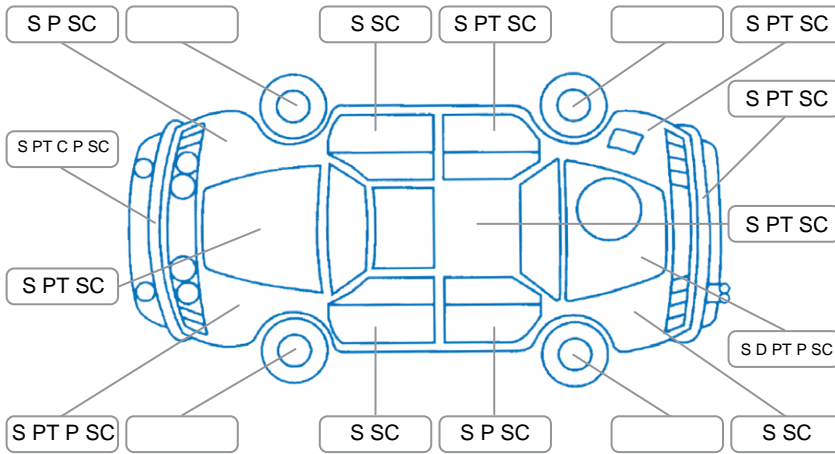

Key

S = Scratch R = Rust C = Crack * = Decals W = Significant scuffs
 D = Dent PT = Paint defect P = Pin dent SC = Stone Chips

Note: some defects and blemishes may not be displayed in the diagram

Body Inspection Comments

Minor stonechips on windscreen
 Boot struts not working

Conditions During Body Inspection

Dry

Under Carriage and Under Bonnet Inspection Comments

Front wheel drive
 Engine oil leak
 Power steering leak

Interior Comments