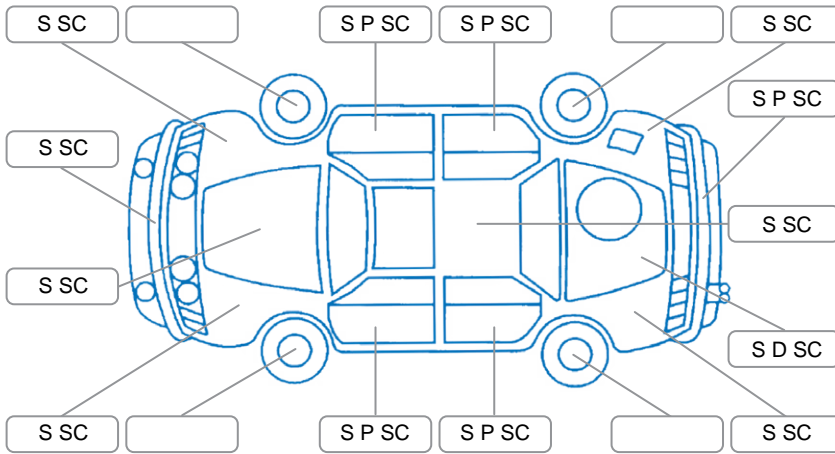

Report ID:	28,146,964	Version:	1
Created:	01 May 2026		

Make:	Nissan	Model:	Presage
Body Style:	Wagon	Year:	2004
Rego No.:	HBB292	Rego Expiry:	29 Apr 2026
WoF Expiry:	26 Jun 2026	Odometer:	114,496 Kms
Good No.:	28146964	VIN:	7AT0DH6HX13027595
Next Service:	122427	Service History:	No

Key
 S = Scratch R = Rust C = Crack * = Decals W = Significant scuffs
 D = Dent PT = Paint defect P = Pin dent SC = Stone Chips

Note: some defects and blemishes may not be displayed in the diagram

Body Inspection Comments

Minor stonechips on windscreen

Conditions During Body Inspection

Dry

Under Carriage and Under Bonnet Inspection Comments

Front wheel drive
 Front left CV leaking

Interior Comments

Seats:	Good
Carpets:	Good
Panels:	Good
Dashboard:	Good