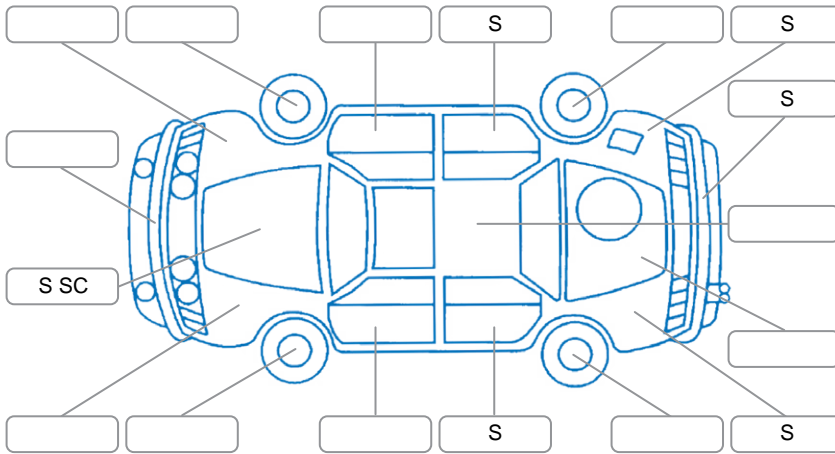

Key
 S = Scratch R = Rust C = Crack * = Decals W = Significant scuffs
 D = Dent PT = Paint defect P = Pin dent SC = Stone Chips

Note: some defects and blemishes may not be displayed in the diagram

Body Inspection Comments

Conditions During Body Inspection: Dry

Under Carriage and Under Bonnet Inspection Comments

No leaks seen.

Interior Comments

Seats:	Average
Carpets:	Average
Panels:	Average
Dashboard:	Good

General Comments

Vehicle drove ok at the time of the drive.