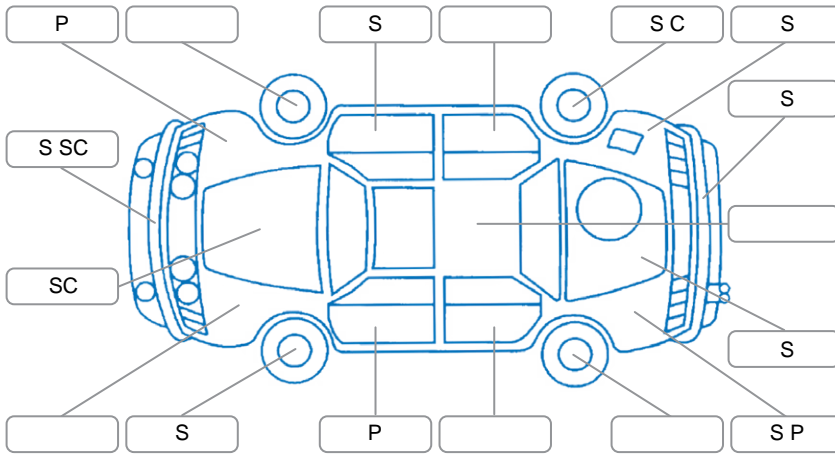

Report ID:	28,146,901	Version:	1
Created:	04 May 2026		

Make:	Toyota	Model:	Aqua
Body Style:	Hatchback	Year:	2018
Rego No.:	QHE910	Rego Expiry:	14 Jun 2026
WoF Expiry:	14 May 2027	Odometer:	151,075 Kms
Good No.:	28146901	VIN:	7AT0H65YX23741556
Next Service:	161,060km's	Service History:	No

Key

S = Scratch R = Rust C = Crack * = Decals W = Significant scuffs
 D = Dent PT = Paint defect P = Pin dent SC = Stone Chips

Note: some defects and blemishes may not be displayed in the diagram

Body Inspection Comments

Small stone crack in right side of windscreen. Small crack in indicator repeater lens in left side wing mirror.

Conditions During Body Inspection Dry

Under Carriage and Under Bonnet Inspection Comments

Interior Comments