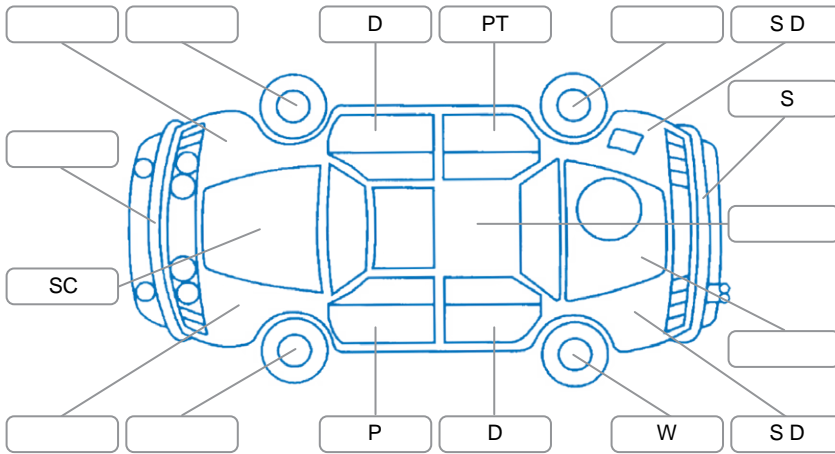

Report ID:	28,146,889	Version:	1
Created:	11 May 2026		

Make:	Holden	Model:	Barina
Body Style:	Hatchback	Year:	2018
Rego No.:	QQP496	Rego Expiry:	10 Jun 2026
WoF Expiry:	12 May 2027	Odometer:	74,895 Kms
Good No.:	28146889	VIN:	KL3TA48E9JB027503
Next Service:	84,880kms	Service History:	No

**Key**  
 S = Scratch    R = Rust    C = Crack    \* = Decals    W = Significant scuffs  
 D = Dent    PT = Paint defect    P = Pin dent    SC = Stone Chips

Note: some defects and blemishes may not be displayed in the diagram