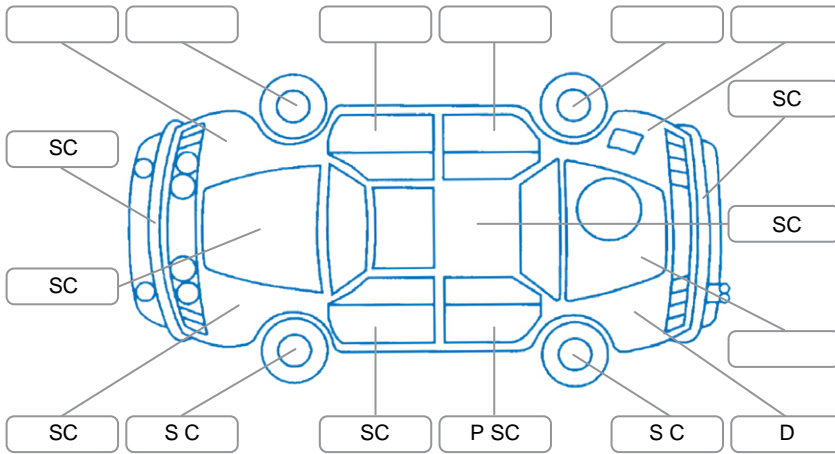

Report ID:	28,146,858	Version:	3
Created:	08 May 2026		

Make:	Honda	Model:	FIT
Body Style:	Hatchback	Year:	2015
Rego No.:	PUK274	Rego Expiry:	16 May 2026
WoF Expiry:	19 May 2027	Odometer:	119,729 Kms
Good No.:	28146858	VIN:	7AT08G2YX20218962
Next Service:	129,733 Kms	Service History:	No

Key
 S = Scratch R = Rust C = Crack * = Decals W = Significant scuffs
 D = Dent PT = Paint defect P = Pin dent SC = Stone Chips

Note: some defects and blemishes may not be displayed in the diagram

Body Inspection Comments

Stone chip in windscreen.

Conditions During Body Inspection Dry

Under Carriage and Under Bonnet Inspection Comments

Interior Comments

Seats:	Good
Carpets:	Good
Panels:	Good
Dashboard:	Good

General Comments