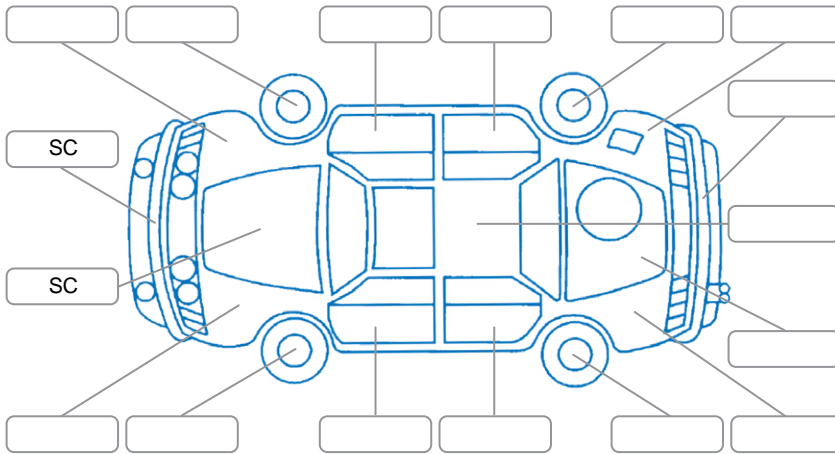

Report ID:	28,146,836	Version:	2
Created:	30 May 2026		

Make:	Nissan	Model:	X-Trail
Body Style:	Wagon	Year:	2015
Rego No.:	QSQ622	Rego Expiry:	15 Feb 2027
WoF Expiry:	10 Jun 2027	Odometer:	160,775 Kms
Good No.:	28146836	VIN:	7AT0DH6LX24008406
Next Service:	170000	Service History:	No

Key
 S = Scratch R = Rust C = Crack * = Decals W = Significant scuffs
 D = Dent PT = Paint defect P = Pin dent SC = Stone Chips

Note: some defects and blemishes may not be displayed in the diagram

Body Inspection Comments