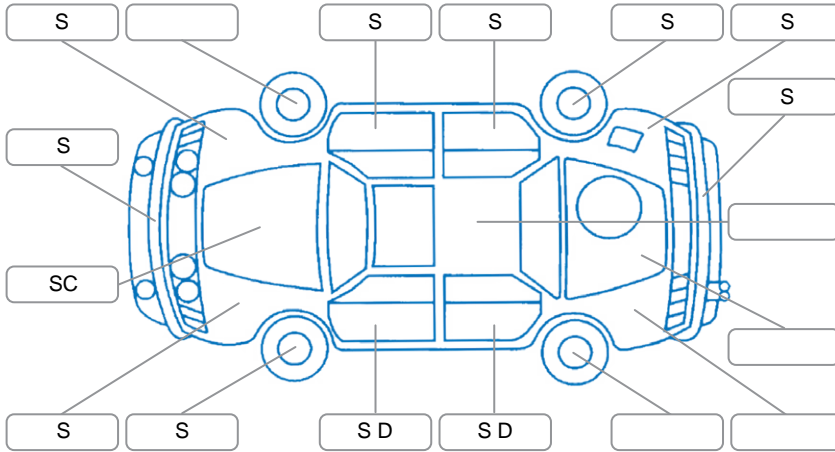

Report ID:	28,146,815	Version:	1
Created:	28 Apr 2026		

Make:	Mazda	Model:	Atenza
Body Style:	Sedan	Year:	2009
Rego No.:	PET624	Rego Expiry:	14 Apr 2026
WoF Expiry:	11 Jun 2026	Odometer:	101,320 Kms
Good No.:	28146815	VIN:	7AT0C139X21104376
Next Service:	84000	Service History:	No

Key

S = Scratch R = Rust C = Crack * = Decals W = Significant scuffs
 D = Dent PT = Paint defect P = Pin dent SC = Stone Chips

Note: some defects and blemishes may not be displayed in the diagram

Body Inspection Comments