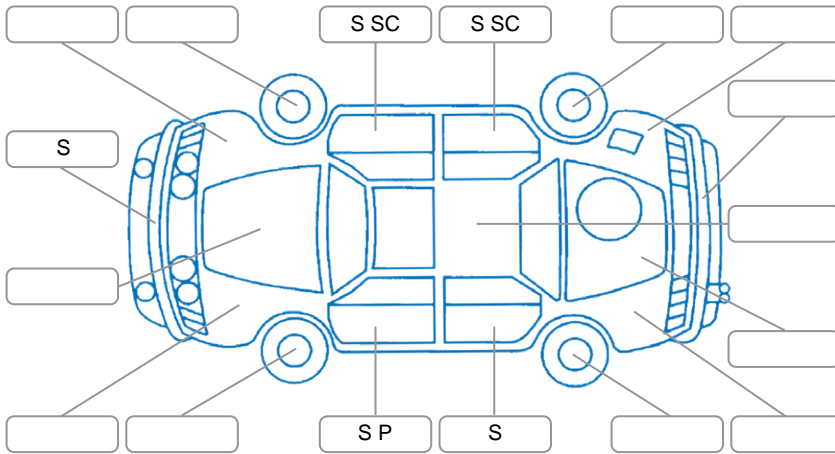

Report ID:	28,146,787	Version:	1
Created:	24 May 2026		

Make:	Volkswagen	Model:	Tiguan
Body Style:	Hatchback	Year:	2013
Rego No.:	MRN597	Rego Expiry:	23 Jul 2026
WoF Expiry:	02 Jun 2027	Odometer:	100,632 Kms
Good No.:	28146787	VIN:	WVGZZZ5NZDW087986
Next Service:	110,000 kms	Service History:	No

Key
 S = Scratch R = Rust C = Crack * = Decals W = Significant scuffs
 D = Dent PT = Paint defect P = Pin dent SC = Stone Chips

Note: some defects and blemishes may not be displayed in the diagram

Body Inspection Comments

Windscreen edges delaminating slightly.
 Minor chip in windscreen.

Conditions During Body Inspection	Dry
-----------------------------------	-----

Under Carriage and Under Bonnet Inspection Comments

Front wheel drive.
 Freshly serviced.