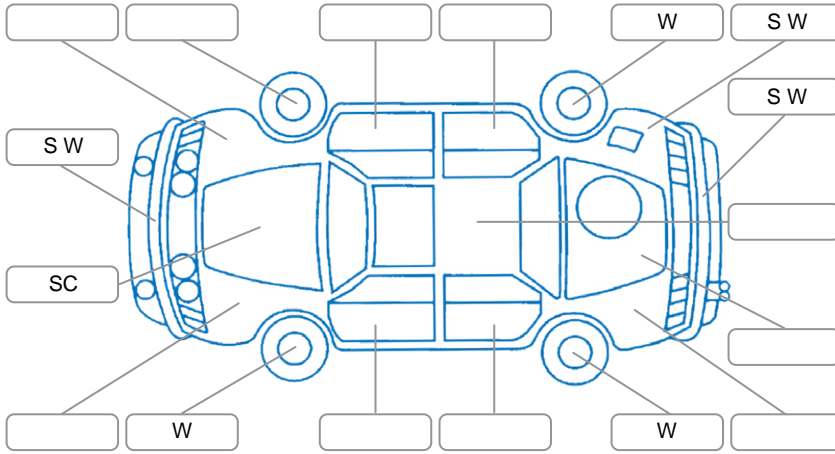

Key

S = Scratch R = Rust C = Crack * = Decals W = Significant scuffs
 D = Dent PT = Paint defect P = Pin dent SC = Stone Chips

Note: some defects and blemishes may not be displayed in the diagram

Body Inspection Comments

Conditions During Body Inspection: Dry

Under Carriage and Under Bonnet Inspection Comments

Front brakes worn
 Oil leaks around valve cover area

Interior Comments

Seats:	Good
Carpets:	Good
Panels:	Good
Dashboard:	Good