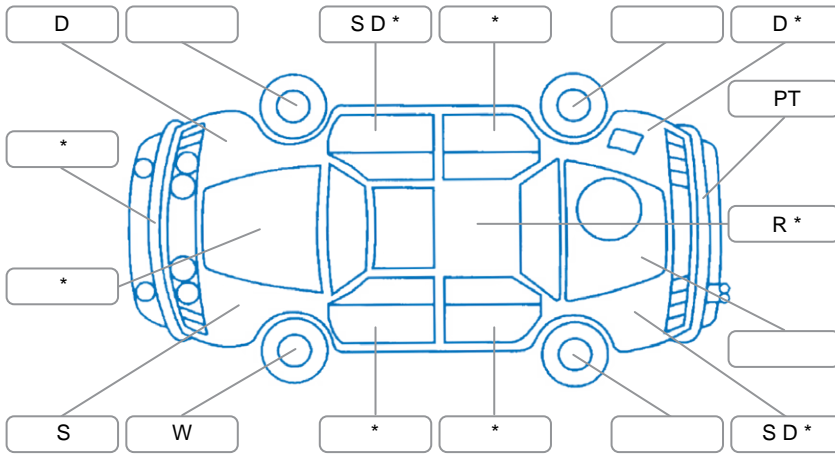

Report ID:	28,146,760	Version:	1
Created:	28 Apr 2026		

Make:	Ford	Model:	Ranger
Body Style:	Utility	Year:	2020
Rego No.:	NAC903	Rego Expiry:	16 Jan 2026
WoF Expiry:	25 Mar 2026	Odometer:	119,979 Kms
Good No.:	28146760	VIN:	MPBUMFF50LX280325
Next Service:	105,000 kms	Service History:	Yes

Key

S = Scratch R = Rust C = Crack * = Decals W = Significant scuffs
 D = Dent PT = Paint defect P = Pin dent SC = Stone Chips

Note: some defects and blemishes may not be displayed in the diagram

Body Inspection Comments