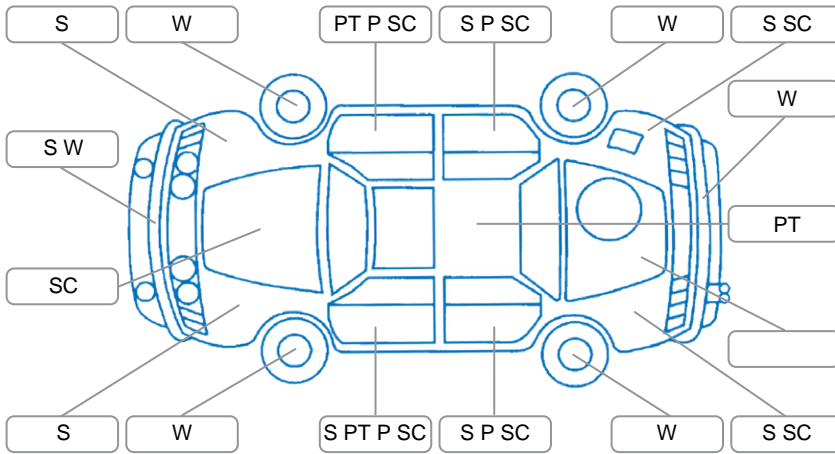

Report ID:	28,146,756	Version:	1
Created:	26 May 2026		

Make:	Toyota	Model:	IST
Body Style:	Hatchback	Year:	2005
Rego No.:	GJJ682	Rego Expiry:	09 Nov 2026
WoF Expiry:	08 Jun 2027	Odometer:	78,062 Kms
Good No.:	28146756	VIN:	7AT0H647X12113792
Next Service:	88,000 kms	Service History:	No

Key
 S = Scratch R = Rust C = Crack * = Decals W = Significant scuffs
 D = Dent PT = Paint defect P = Pin dent SC = Stone Chips

Note: some defects and blemishes may not be displayed in the diagram

Body Inspection Comments

Front & rear bumpers slightly misaligned.

Conditions During Body Inspection

Dry

Under Carriage and Under Bonnet Inspection Comments

Front wheel drive.
 Freshly serviced.

Interior Comments

Seats:	Average
Carpets:	Average
Panels:	Average
Dashboard:	Average