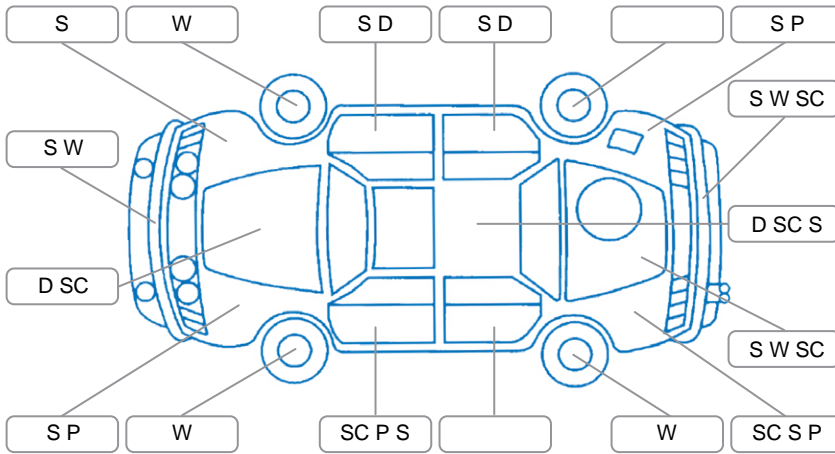

Report ID:	28,146,741	Version:	2
Created:	01 May 2026		

Make:	Nissan	Model:	Qashqai
Body Style:	SUV	Year:	2020
Rego No.:	PSN716	Rego Expiry:	30 Jul 2026
WoF Expiry:	01 Jul 2026	Odometer:	109,608 Kms
Good No.:	28146741	VIN:	SJNFBAJ11A2818442
Next Service:	116922	Service History:	No

Key

S = Scratch R = Rust C = Crack * = Decals W = Significant scuffs
 D = Dent PT = Paint defect P = Pin dent SC = Stone Chips

Note: some defects and blemishes may not be displayed in the diagram

Body Inspection Comments

Driver's seatbelt fray, pocket back of left front seat worn,

Conditions During Body Inspection

Under Carriage and Under Bonnet Inspection Comments

Interior Comments

Seats:	Good
Carpets:	Good
Panels:	Good
Dashboard:	Good