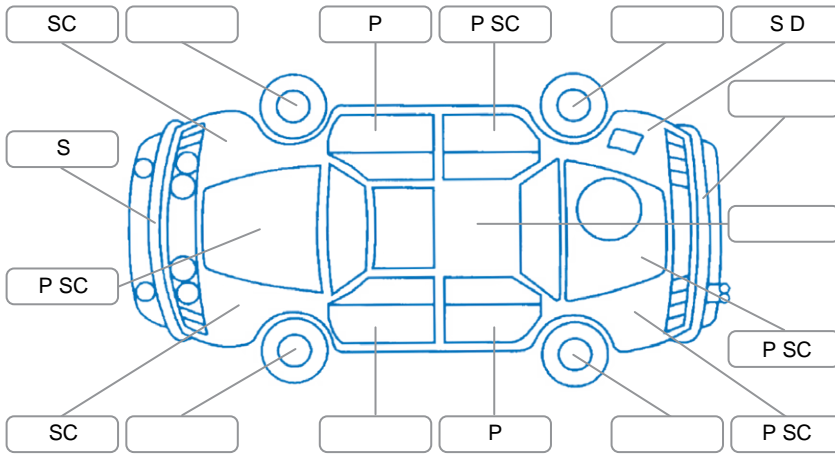

Report ID:	28,146,606	Version:	2
Created:	28 Apr 2026		

Make:	Nissan	Model:	Navara
Body Style:	Utility	Year:	2021
Rego No.:	NJC160	Rego Expiry:	25 Jun 2026
WoF Expiry:	07 Apr 2027	Odometer:	139,276 Kms
Good No.:	28146606	VIN:	MNTCBAD23A0000678
Next Service:	155000 Kms	Service History:	Yes

Key

S = Scratch R = Rust C = Crack * = Decals W = Significant scuffs
 D = Dent PT = Paint defect P = Pin dent SC = Stone Chips

Note: some defects and blemishes may not be displayed in the diagram

Body Inspection Comments

Conditions During Body Inspection

Dry

Under Carriage and Under Bonnet Inspection Comments

Interior Comments

Seats:	Poor
Carpets:	Average
Panels:	Average
Dashboard:	Average

General Comments

2WD. Drivers seat base ripped and worn. Left rear seat base pads has small hole. Roof aerial missing. Windscreen has a large chip/crack. Drivers door inner seal torn.