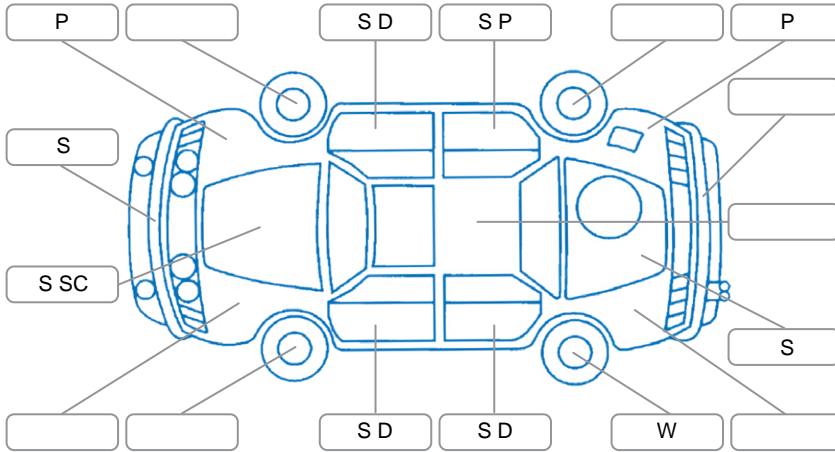

Report ID:	28,146,597	Version:	2
Created:	30 Apr 2026		

Make:	KIA	Model:	Sportage
Body Style:	SUV	Year:	2013
Rego No.:	GRT529	Rego Expiry:	23 Jul 2026
WoF Expiry:	22 Mar 2027	Odometer:	116,744 Kms
Good No.:	28146597	VIN:	KNAPC811MD7417690
Next Service:	126,000 kms	Service History:	No

Key

S = Scratch R = Rust C = Crack * = Decals W = Significant scuffs
 D = Dent PT = Paint defect P = Pin dent SC = Stone Chips

Note: some defects and blemishes may not be displayed in the diagram

Body Inspection Comments