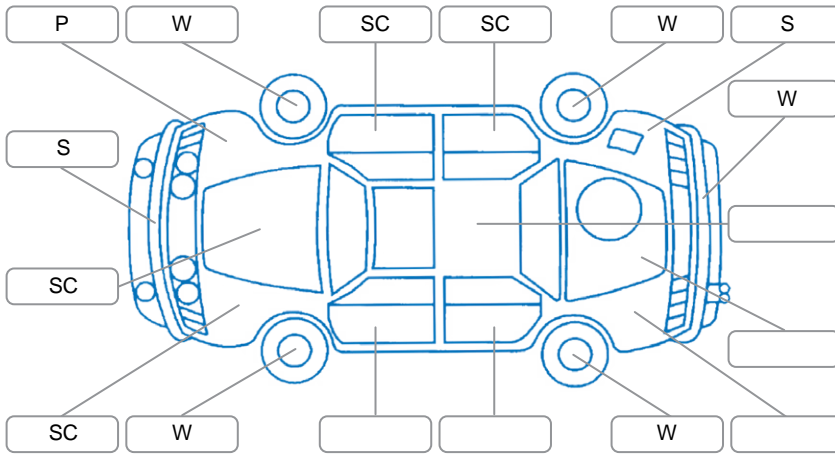

Report ID:	28,146,578	Version:	1
Created:	29 Apr 2026		

Make:	Mercedes-Benz	Model:	B-Class
Body Style:	Hatchback	Year:	2011
Rego No.:	KDN769	Rego Expiry:	28 Nov 2026
WoF Expiry:	29 Aug 2026	Odometer:	127,309 Kms
Good No.:	28146578	VIN:	WDD2452322J621382
Next Service:	134592	Service History:	No

Key

S = Scratch R = Rust C = Crack * = Decals W = Significant scuffs
 D = Dent PT = Paint defect P = Pin dent SC = Stone Chips

Note: some defects and blemishes may not be displayed in the diagram

Body Inspection Comments

Windscreen stone chip in CVA

Conditions During Body Inspection

Dry

Under Carriage and Under Bonnet Inspection Comments

Interior Comments

Seats:	Average
Carpets:	Average
Panels:	Average
Dashboard:	Average

General Comments