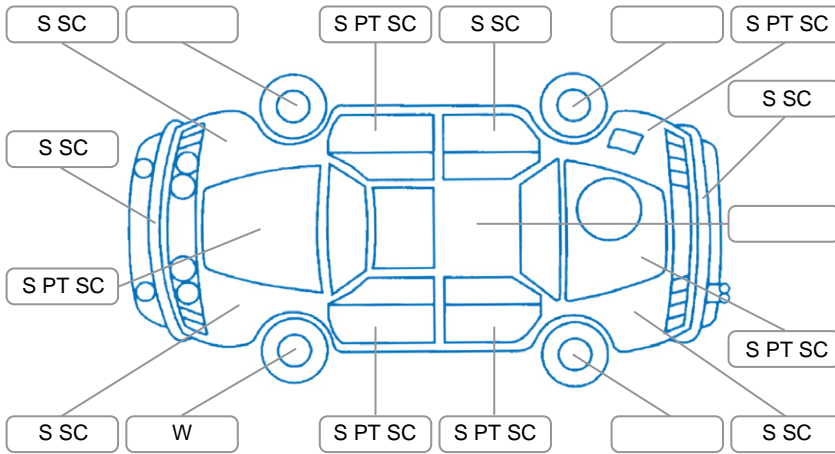

Report ID:	28,146,566	Version:	1
Created:	28 Apr 2026		

Make:	Nissan	Model:	Qashqai
Body Style:	SUV	Year:	2009
Rego No.:	FCF276	Rego Expiry:	15 Sep 2026
WoF Expiry:	04 Jul 2026	Odometer:	312,313 Kms
Good No.:	28146566	VIN:	SJNFBAJ10A1441444
Next Service:	319700	Service History:	No

Key

S = Scratch R = Rust C = Crack * = Decals W = Significant scuffs
 D = Dent PT = Paint defect P = Pin dent SC = Stone Chips

Note: some defects and blemishes may not be displayed in the diagram

Body Inspection Comments

Minor stonechips on windscreen

Conditions During Body Inspection

Dry

Under Carriage and Under Bonnet Inspection Comments

Front wheel drive
 Front left CV leaking

Interior Comments

Seats:	drivers seat damaged
Carpets:	Good
Panels:	door card fabric damaged on all doors
Dashboard:	Good