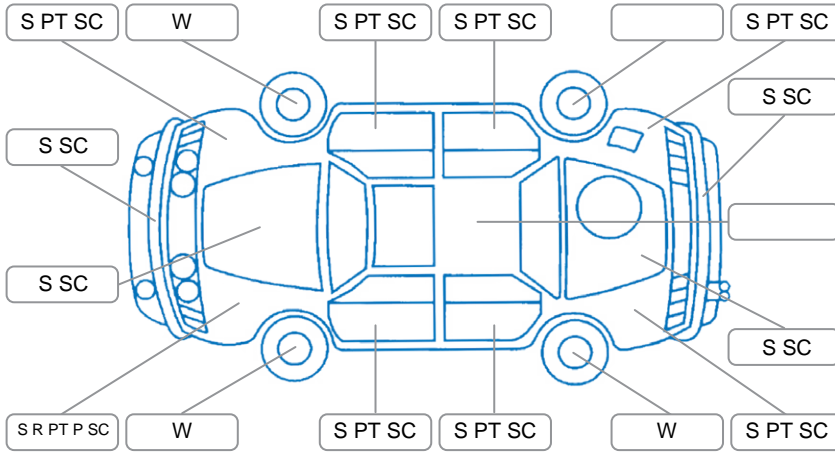

Report ID:	28,146,550	Version:	1
Created:	28 Apr 2026		

Make:	Toyota	Model:	Caldina
Body Style:	Wagon	Year:	2005
Rego No.:	JBB607	Rego Expiry:	
WoF Expiry:	20 Jun 2026	Odometer:	202,921 Kms
Good No.:	28146550	VIN:	7AT0H624X15025855
Next Service:	203747	Service History:	No

**Key**

S = Scratch    R = Rust    C = Crack    \* = Decals    W = Significant scuffs  
 D = Dent    PT = Paint defect    P = Pin dent    SC = Stone Chips

Note: some defects and blemishes may not be displayed in the diagram

**Body Inspection Comments**

Due for service  
 Windscreen moulding above drivers door damaged

Conditions During Body Inspection    Dry

**Under Carriage and Under Bonnet Inspection Comments**

Front wheel drive  
 Front left CV boot leaking