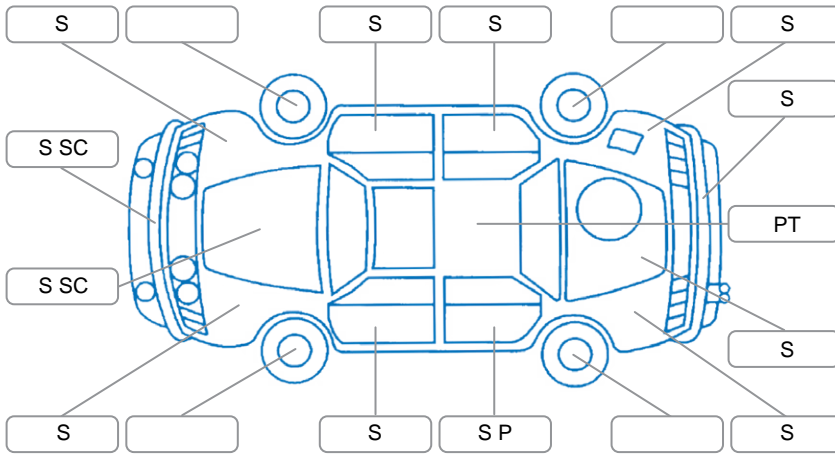

Report ID:	28,146,545	Version:	2
Created:	29 Apr 2026		

Make:	KIA	Model:	Sportage
Body Style:	SUV	Year:	2014
Rego No.:	HWB833	Rego Expiry:	23 Mar 2027
WoF Expiry:	16 Mar 2027	Odometer:	106,337 Kms
Good No.:	28146545	VIN:	U5YPB81BMEL573338
Next Service:	116337	Service History:	Yes

Key

S = Scratch R = Rust C = Crack * = Decals W = Significant scuffs
 D = Dent PT = Paint defect P = Pin dent SC = Stone Chips

Note: some defects and blemishes may not be displayed in the diagram

Body Inspection Comments