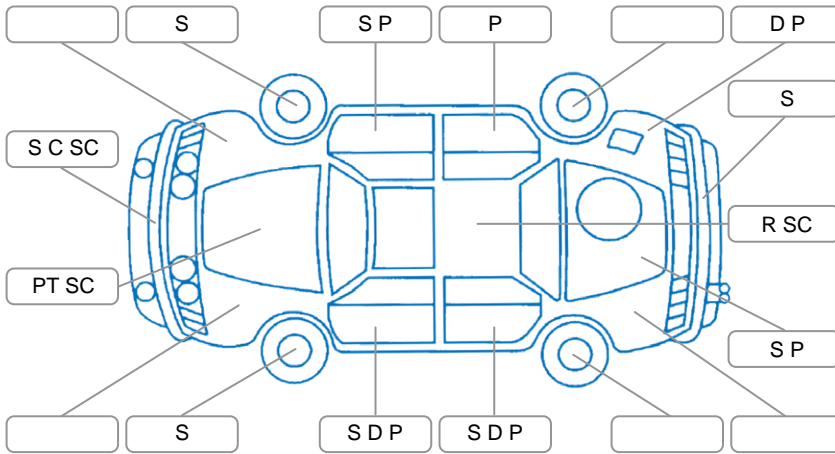

Report ID:	28,146,521	Version:	1
Created:	30 Apr 2026		

Make:	Ford	Model:	Transit
Body Style:	Van	Year:	2016
Rego No.:	KAP464	Rego Expiry:	23 Mar 2026
WoF Expiry:	12 May 2027	Odometer:	148,782 Kms
Good No.:	28146521	VIN:	WF0YXXTTGYGC77322
Next Service:	159,000km's	Service History:	Yes

Key

S = Scratch R = Rust C = Crack * = Decals W = Significant scuffs
 D = Dent PT = Paint defect P = Pin dent SC = Stone Chips

Note: some defects and blemishes may not be displayed in the diagram

Body Inspection Comments

Lower front bumper chrome trim is cracked & broken.

Conditions During Body Inspection

Dry

Under Carriage and Under Bonnet Inspection Comments

Interior Comments

Seats:	Good
Carpets:	Good
Panels:	Good
Dashboard:	Good

General Comments

Two rear backing sensors in rear bumper are faulty, need attention.

Road Conditions During Test Drive	Dry	
Engine Timing Mechanism	Timing Chain	
Evidence of Cam Belt Replacement	<input type="checkbox"/> Yes <input type="checkbox"/> No	Kms
Inspected by:	Jason Young	
Published by:	Callum Busuttill	
Inspection Date:	30 Apr 2026	