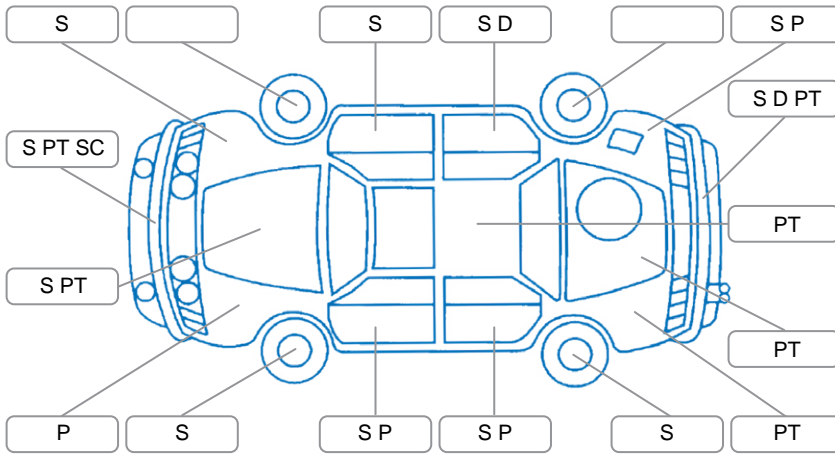

### Key

S = Scratch    R = Rust    C = Crack    \* = Decals    W = Significant scuffs  
 D = Dent    PT = Paint defect    P = Pin dent    SC = Stone Chips

Note: some defects and blemishes may not be displayed in the diagram

### Body Inspection Comments

Minor crack just outside CVA of windscreen.

Conditions During Body Inspection

Wet