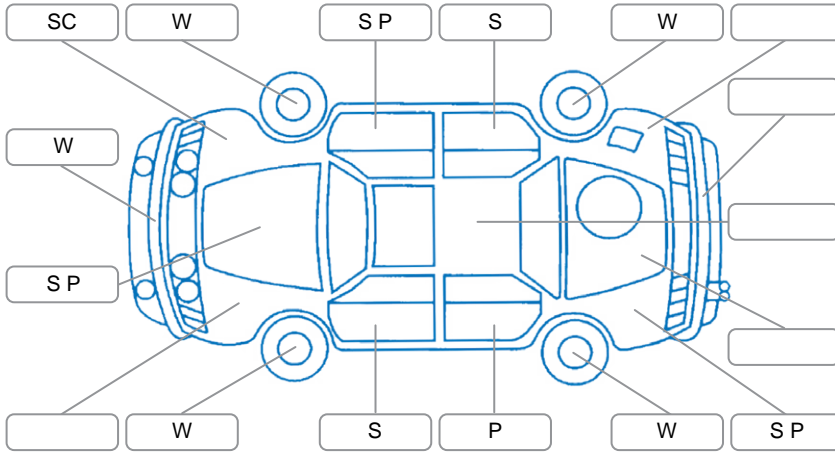

Key

S = Scratch R = Rust C = Crack * = Decals W = Significant scuffs
 D = Dent PT = Paint defect P = Pin dent SC = Stone Chips

Note: some defects and blemishes may not be displayed in the diagram

Body Inspection Comments

Missing panel cap front left bumper.
 Curb rash on rear inner rims.

Conditions During Body Inspection Dry

Under Carriage and Under Bonnet Inspection Comments

Interior Comments

Seats:	Average
Carpets:	Average
Panels:	Average
Dashboard:	Good