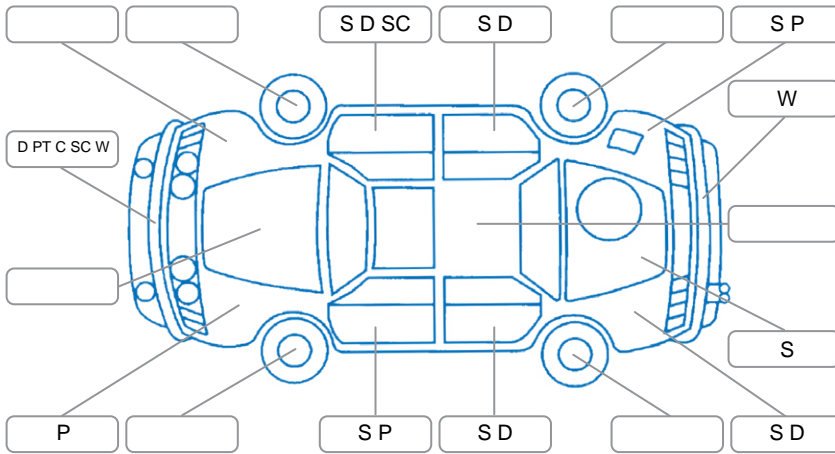

Report ID:	28,146,469	Version:	1
Created:	28 Apr 2026		

Make:	Subaru	Model:	Exiga
Body Style:	Wagon	Year:	2010
Rego No.:	NSN949	Rego Expiry:	19 Apr 2026
WoF Expiry:	20 Aug 2026	Odometer:	159,150 Kms
Good No.:	28146469	VIN:	7AT0GF1RX21017599
Next Service:	162000	Service History:	No

Key
 S = Scratch R = Rust C = Crack * = Decals W = Significant scuffs
 D = Dent PT = Paint defect P = Pin dent SC = Stone Chips

Note: some defects and blemishes may not be displayed in the diagram

Body Inspection Comments

Worn tires

Conditions During Body Inspection

Dry

Under Carriage and Under Bonnet Inspection Comments

Rear diff bush leaking
 Engine oil leak

Interior Comments

Seats:	Good
Carpets:	Good
Panels:	Good
Dashboard:	Good