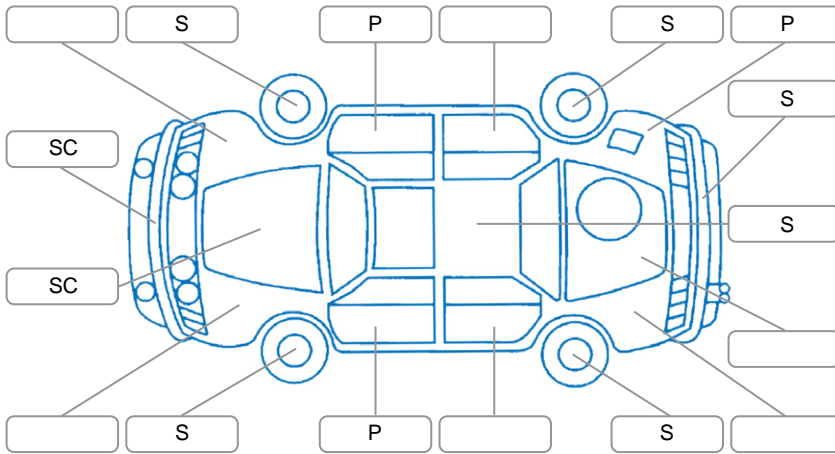

Key
 S = Scratch R = Rust C = Crack * = Decals W = Significant scuffs
 D = Dent PT = Paint defect P = Pin dent SC = Stone Chips

Note: some defects and blemishes may not be displayed in the diagram

Body Inspection Comments

Conditions During Body Inspection: Dry

Under Carriage and Under Bonnet Inspection Comments

Bad oil leaks.

Interior Comments

Seats:	drivers adjust buttons missing.
Carpets:	Good
Panels:	Average
Dashboard:	Good