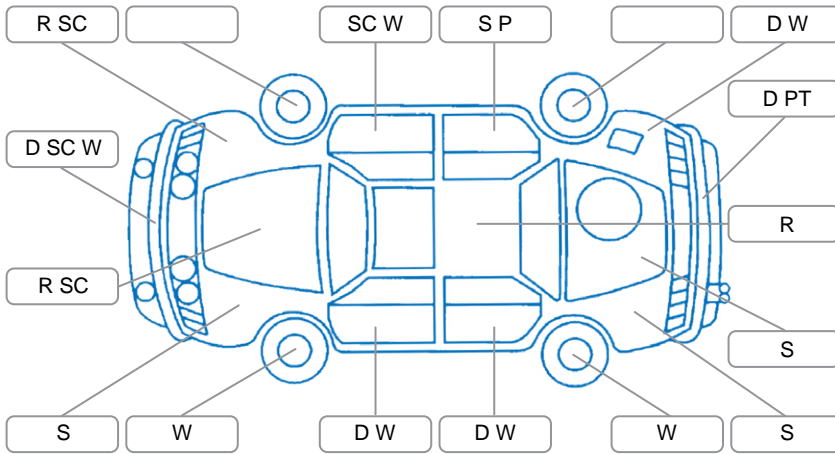

Report ID:	28,146,448	Version:	1
Created:	28 Apr 2026		

Make:	Mazda	Model:	Mazda6
Body Style:	Sedan	Year:	2013
Rego No.:	HEJ712	Rego Expiry:	16 Jun 2026
WoF Expiry:	23 Sep 2026	Odometer:	228,558 Kms
Good No.:	28146448	VIN:	JM0GJ103100121730
Next Service:	212000	Service History:	No

Key

S = Scratch R = Rust C = Crack * = Decals W = Significant scuffs
 D = Dent PT = Paint defect P = Pin dent SC = Stone Chips

Note: some defects and blemishes may not be displayed in the diagram

Body Inspection Comments

Windscreen stone chip not in CVA
 Worn front tires

Conditions During Body Inspection	Dry
-----------------------------------	-----

Under Carriage and Under Bonnet Inspection Comments

Subframe surface rust