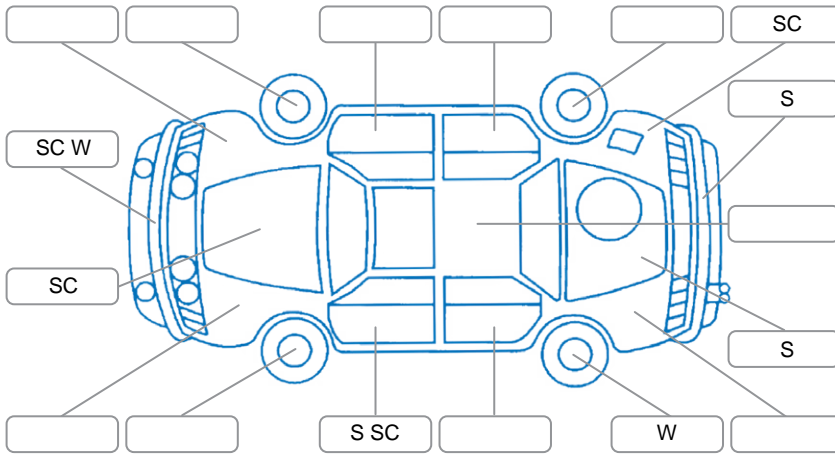

Key
 S = Scratch R = Rust C = Crack * = Decals W = Significant scuffs
 D = Dent PT = Paint defect P = Pin dent SC = Stone Chips

Note: some defects and blemishes may not be displayed in the diagram

Body Inspection Comments

Conditions During Body Inspection: Dry

Under Carriage and Under Bonnet Inspection Comments

Interior Comments

Seats:	Good
Carpets:	Average
Panels:	Good
Dashboard:	Good

General Comments

Vehicle drove well.
 1 trickle charging cord.
 Service overdue.