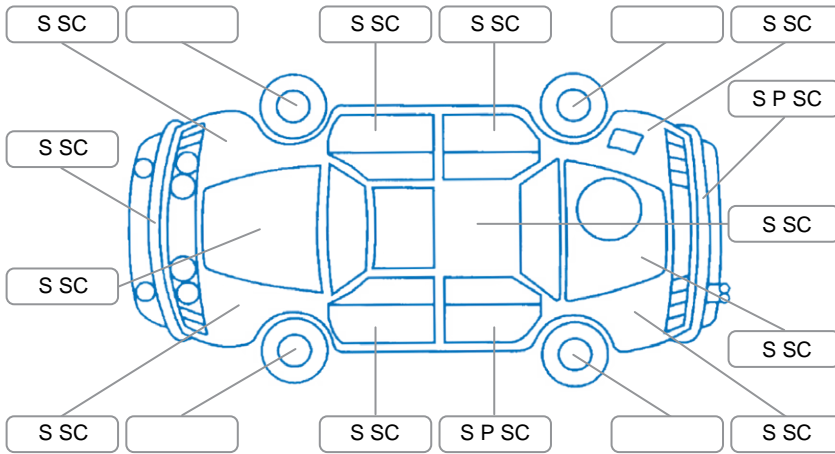

Report ID:	28,146,392	Version:	1
Created:	28 Apr 2026		

Make:	Subaru	Model:	Forester
Body Style:	Wagon	Year:	2008
Rego No.:	JMQ764	Rego Expiry:	29 May 2026
WoF Expiry:	01 Jul 2026	Odometer:	199,920 Kms
Good No.:	28146392	VIN:	7AT0GF17X15008415
Next Service:		Service History:	No

Key

S = Scratch R = Rust C = Crack * = Decals W = Significant scuffs
 D = Dent PT = Paint defect P = Pin dent SC = Stone Chips

Note: some defects and blemishes may not be displayed in the diagram

Body Inspection Comments

Minor stonechips on windscreen

Conditions During Body Inspection

Dry

Under Carriage and Under Bonnet Inspection Comments

All wheel drive

Interior Comments

Seats:	Good
Carpets:	Good
Panels:	Good
Dashboard:	Good