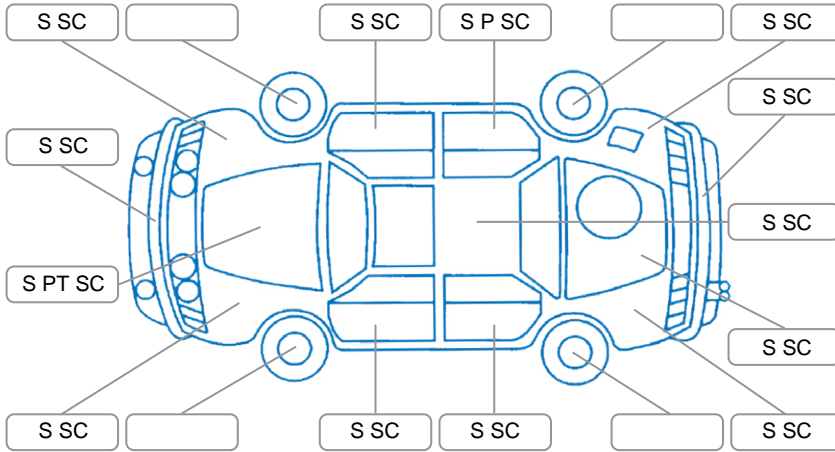

Report ID:	28,146,371	Version:	1
Created:	01 May 2026		

Make:	Mitsubishi	Model:	Outlander
Body Style:	SUV	Year:	2017
Rego No.:	KYL961	Rego Expiry:	10 Jul 2026
WoF Expiry:	15 Mar 2027	Odometer:	170,894 Kms
Good No.:	28146371	VIN:	JMFXTGF8WHJ001845
Next Service:	180900	Service History:	No

Key

S = Scratch R = Rust C = Crack * = Decals W = Significant scuffs
 D = Dent PT = Paint defect P = Pin dent SC = Stone Chips

Note: some defects and blemishes may not be displayed in the diagram

Body Inspection Comments

Minor stonechips on windscreen

Conditions During Body Inspection

Dry

Under Carriage and Under Bonnet Inspection Comments

Four wheel drive

Interior Comments

Seats:	Good
Carpets:	Good
Panels:	Good
Dashboard:	Good