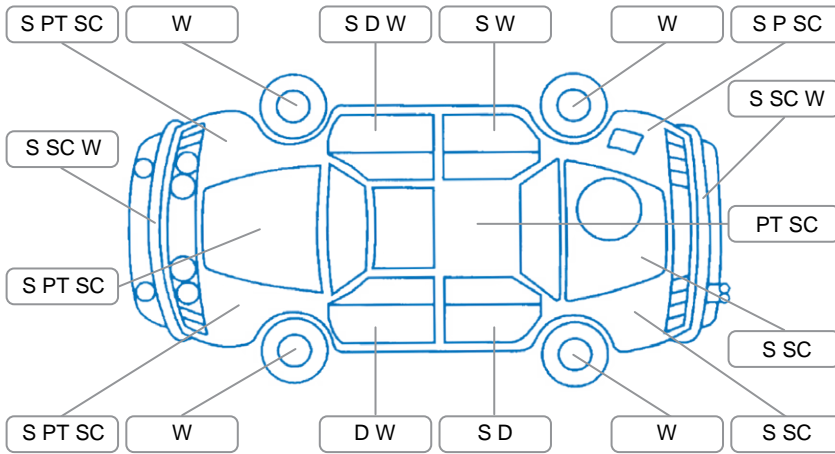

**Key**  
 S = Scratch    R = Rust    C = Crack    \* = Decals    W = Significant scuffs  
 D = Dent    PT = Paint defect    P = Pin dent    SC = Stone Chips

Note: some defects and blemishes may not be displayed in the diagram

### Body Inspection Comments

Loose left rear tail light  
 Windscreen stone chips

Conditions During Body Inspection    Dry

### Under Carriage and Under Bonnet Inspection Comments

Underbody surface rust  
 Engine oil leaks  
 Front wheel drive