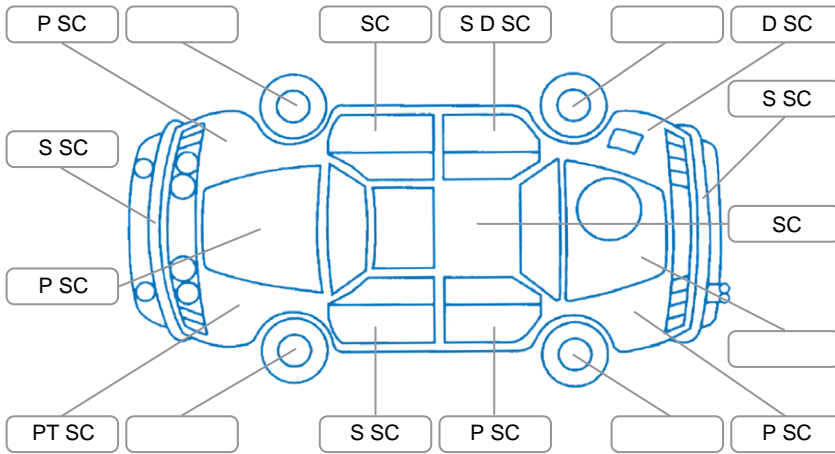

Key

S = Scratch R = Rust C = Crack * = Decals W = Significant scuffs
 D = Dent PT = Paint defect P = Pin dent SC = Stone Chips

Note: some defects and blemishes may not be displayed in the diagram

Body Inspection Comments

Paint defect on LH mirror.
 Stone chip in windscreen .

Conditions During Body Inspection Dry

Under Carriage and Under Bonnet Inspection Comments

Interior Comments

Seats:	Average, Rear middle head rest missing
Carpets:	Good
Panels:	Good
Dashboard:	Good