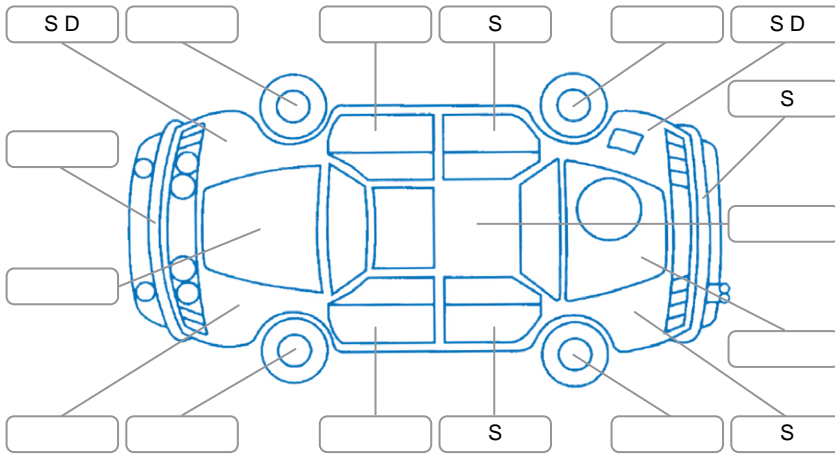

Report ID:	28,146,300	Version:	2
Created:	28 May 2026		

Make:	Nissan	Model:	Wingroad
Body Style:	Hatchback	Year:	2016
Rego No.:	QKW698	Rego Expiry:	19 Sep 2025
WoF Expiry:	17 Sep 2026	Odometer:	82,031 Kms
Good No.:	28146300	VIN:	7AT0DH5GX24188206
Next Service:	92,000 kms	Service History:	No

Key
 S = Scratch R = Rust C = Crack * = Decals W = Significant scuffs
 D = Dent PT = Paint defect P = Pin dent SC = Stone Chips

Note: some defects and blemishes may not be displayed in the diagram

Body Inspection Comments

Conditions During Body Inspection: Wet

Under Carriage and Under Bonnet Inspection Comments

Interior Comments

Seats:	Average
Carpets:	Average
Panels:	Average
Dashboard:	Good

General Comments

Road Conditions During Test Drive	Wet	
Engine Timing Mechanism	Timing Chain	
Evidence of Cam Belt Replacement	<input type="checkbox"/> Yes <input type="checkbox"/> No	Kms
Inspected by:	Marlon Espena	
Published by:	Syariah Saemo	
Inspection Date:	28 Apr 2026	