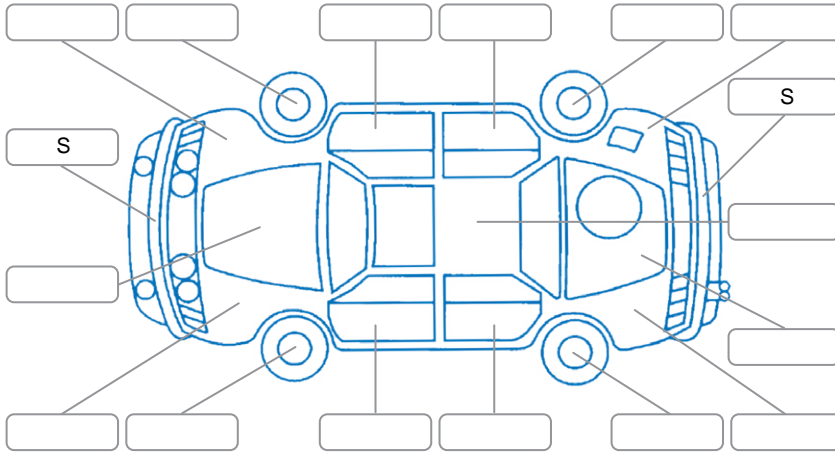

Report ID:	28,146,290	Version:	3
Created:	28 May 2026		

Make:	Nissan	Model:	Wingroad
Body Style:	Wagon	Year:	2018
Rego No.:	QAH353	Rego Expiry:	17 Feb 2026
WoF Expiry:	15 Nov 2026	Odometer:	181,881 Kms
Good No.:	28146290	VIN:	7AT0DH5GX23192040
Next Service:	192,000 kms	Service History:	No

Key

S = Scratch R = Rust C = Crack * = Decals W = Significant scuffs
 D = Dent PT = Paint defect P = Pin dent SC = Stone Chips

Note: some defects and blemishes may not be displayed in the diagram

Body Inspection Comments