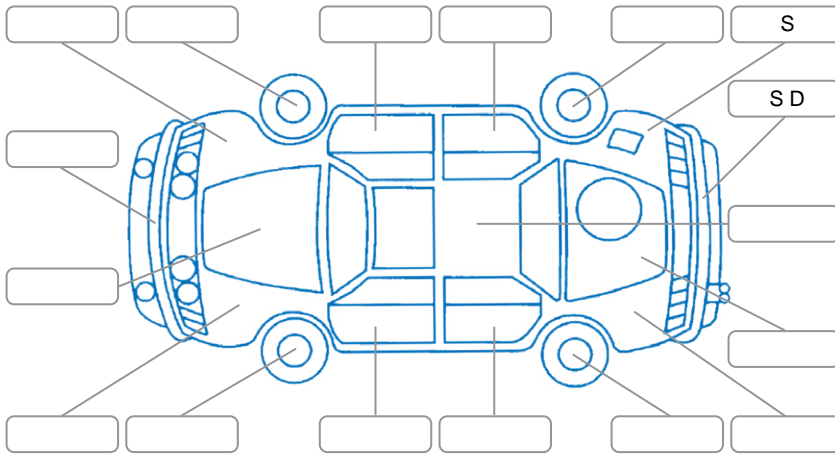

Report ID:	28,146,274	Version:	1
Created:	28 Apr 2026		

Make:	Great Wall	Model:	GWM Cannon
Body Style:	Utility	Year:	2021
Rego No.:	NRS662	Rego Expiry:	22 Sep 2025
WoF Expiry:	18 Sep 2026	Odometer:	100,368 Kms
Good No.:	28146274	VIN:	LGWCBF191MJ613128
Next Service:	104200 kms	Service History:	No

Key
 S = Scratch R = Rust C = Crack * = Decals W = Significant scuffs
 D = Dent PT = Paint defect P = Pin dent SC = Stone Chips

Note: some defects and blemishes may not be displayed in the diagram

Body Inspection Comments