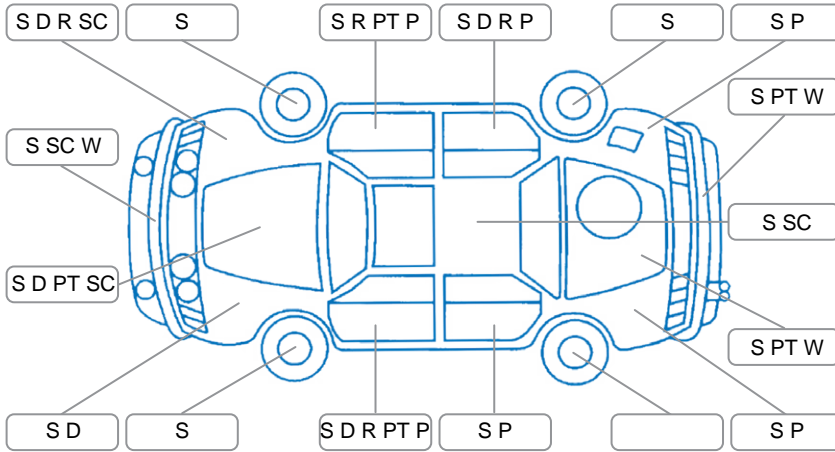

Report ID:	28,146,242	Version:	1
Created:	01 May 2026		

Make:	Nissan	Model:	Maxima
Body Style:	Sedan	Year:	2005
Rego No.:	CSC911	Rego Expiry:	17 Jun 2026
WoF Expiry:	17 Nov 2026	Odometer:	216,069 Kms
Good No.:	28146242	VIN:	JN1BBUJ31A0007658
Next Service:	216,000km's	Service History:	No

Key

S = Scratch R = Rust C = Crack * = Decals W = Significant scuffs
 D = Dent PT = Paint defect P = Pin dent SC = Stone Chips

Note: some defects and blemishes may not be displayed in the diagram

Body Inspection Comments

Large dent in right front guard & left front door, by door handle.

Conditions During Body Inspection

Dry

Under Carriage and Under Bonnet Inspection Comments

Oil leak from engine. Engine mounts are worn & soft, will needs replaced soon.