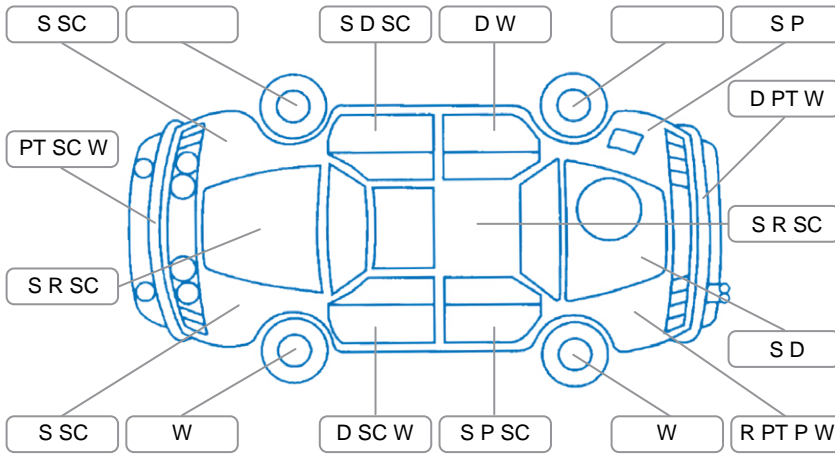

Report ID:	28,146,235	Version:	1
Created:	28 Apr 2026		

Make:	Ford	Model:	Territory
Body Style:	SUV	Year:	2012
Rego No.:	GKH713	Rego Expiry:	25 Sep 2026
WoF Expiry:	03 Aug 2026	Odometer:	365,474 Kms
Good No.:	28146235	VIN:	6FPAAAJGATCC76827
Next Service:	363000	Service History:	No

Key

S = Scratch R = Rust C = Crack * = Decals W = Significant scuffs
 D = Dent PT = Paint defect P = Pin dent SC = Stone Chips

Note: some defects and blemishes may not be displayed in the diagram

Body Inspection Comments

Windscreen stone chip in CVA

Conditions During Body Inspection

Dry

Under Carriage and Under Bonnet Inspection Comments

Underbody surface rust
 Engine oil seepage

Interior Comments

Seats:	Average
Carpets:	Average
Panels:	Average
Dashboard:	Average

General Comments

Poor handbrake performance
 Thudding when shifting low gears, suspected faulty gearbox, requires further investigation.

Road Conditions During Test Drive	Dry		
Engine Timing Mechanism	Timing Chain		
Evidence of Cam Belt Replacement	<input type="checkbox"/> Yes	<input type="checkbox"/> No	Kms
Inspected by:	Sione Mae		
Published by:	Sione Mae		
Inspection Date:	28 Apr 2026		