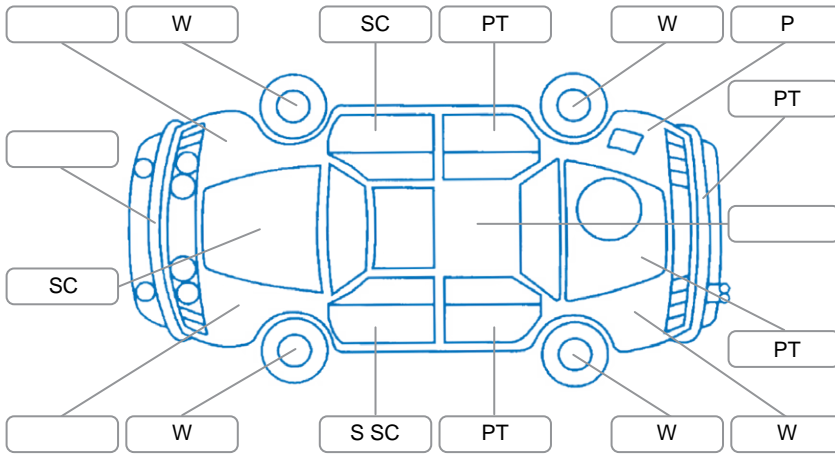

### Key

S = Scratch    R = Rust    C = Crack    \* = Decals    W = Significant scuffs  
 D = Dent    PT = Paint defect    P = Pin dent    SC = Stone Chips

Note: some defects and blemishes may not be displayed in the diagram

### Body Inspection Comments

Tailgate struts are not holding and are rusty.  
 Right wing mirror glass not operating correctly.  
 Right rear tail light has hairline cracks.

Conditions During Body Inspection    Dry