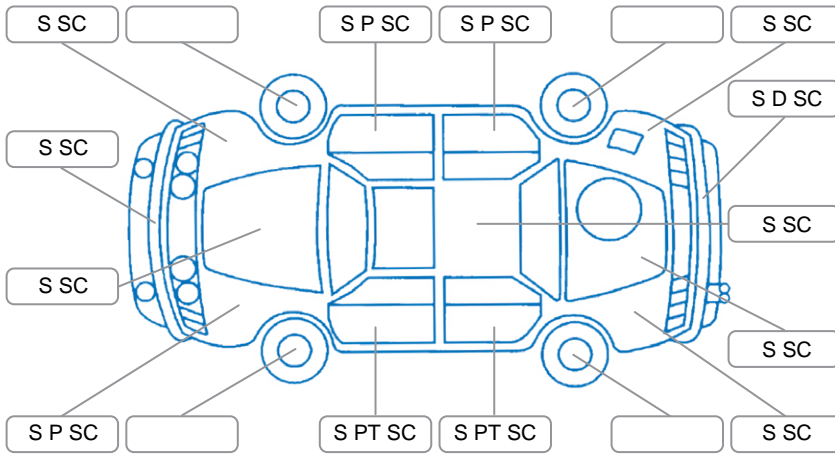

Report ID:	28,146,196	Version:	1
Created:	28 Apr 2026		

Make:	Toyota	Model:	Camry
Body Style:	Sedan	Year:	2013
Rego No.:	NTZ788	Rego Expiry:	12 Oct 2026
WoF Expiry:	11 Nov 2026	Odometer:	209,451 Kms
Good No.:	28146196	VIN:	7AT0H604X21024838
Next Service:	207900	Service History:	No

Key

S = Scratch R = Rust C = Crack * = Decals W = Significant scuffs
 D = Dent PT = Paint defect P = Pin dent SC = Stone Chips

Note: some defects and blemishes may not be displayed in the diagram

Body Inspection Comments

Minor stonechips on windscreen
 Front left tyre below 1.5mm tread

Conditions During Body Inspection: Dry

Under Carriage and Under Bonnet Inspection Comments

Front wheel drive

Interior Comments

Seats:	Good
Carpets:	Good
Panels:	Good
Dashboard:	Good