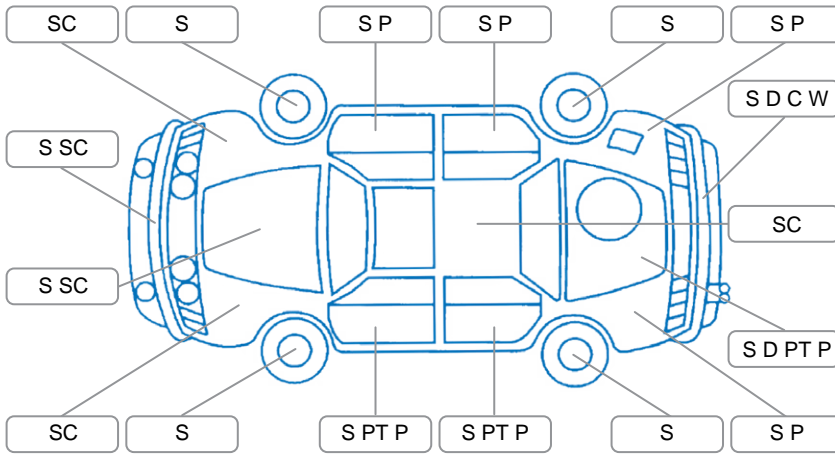

Report ID:	28,146,154	Version:	1
Created:	30 Apr 2026		

Make:	Toyota	Model:	Markx
Body Style:	Sedan	Year:	2004
Rego No.:	KAY763	Rego Expiry:	23 Oct 2026
WoF Expiry:	01 Dec 2026	Odometer:	140,007 Kms
Good No.:	28146154	VIN:	7AT0H64TX16006850
Next Service:	95,900kms	Service History:	No

Key
 S = Scratch R = Rust C = Crack * = Decals W = Significant scuffs
 D = Dent PT = Paint defect P = Pin dent SC = Stone Chips

Note: some defects and blemishes may not be displayed in the diagram

Body Inspection Comments

Lens cover missing off left front guard repeater indicator light.

Conditions During Body Inspection

Wet

Under Carriage and Under Bonnet Inspection Comments

Engine cover has broken clips, cover only sitting in place. Clips missing out of plastic trim across front panel in engine bay.