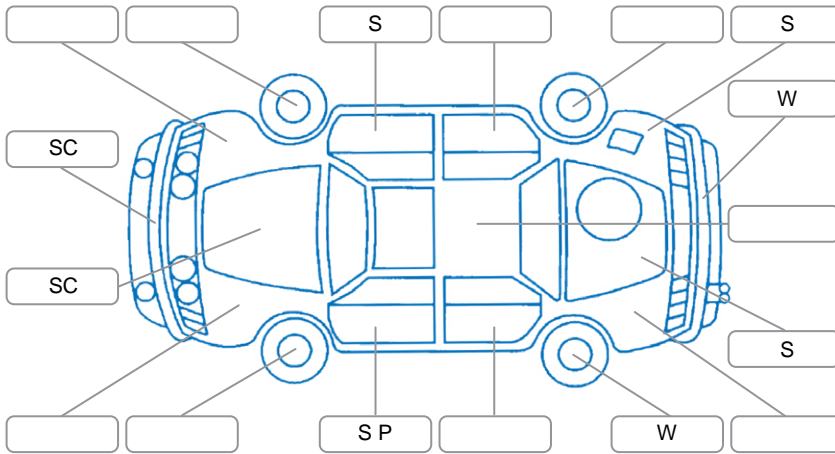

Report ID:	28,146,149	Version:	2
Created:	28 Apr 2026		

Make:	Volkswagen	Model:	Beetle
Body Style:	Sports Car	Year:	2003
Rego No.:	MZM352	Rego Expiry:	06 May 2026
WoF Expiry:	14 Jan 2027	Odometer:	133,277 Kms
Good No.:	28146149	VIN:	WVWZZZ1YZ4M301085
Next Service:	142000	Service History:	No

Key
 S = Scratch R = Rust C = Crack * = Decals W = Significant scuffs
 D = Dent PT = Paint defect P = Pin dent SC = Stone Chips

Note: some defects and blemishes may not be displayed in the diagram

Body Inspection Comments

Soft top worn, rear windshield popped out
 Front panels paint faded

Conditions During Body Inspection Dry

Under Carriage and Under Bonnet Inspection Comments

Engine oil seepage
 Underbody surface rust
 Subframe rusty

Interior Comments

Seats:	Average
Carpets:	Average
Panels:	Average
Dashboard:	loose roof lining

General Comments

Faulty convertible system

Road Conditions During Test Drive Dry

Engine Timing Mechanism Cambelt