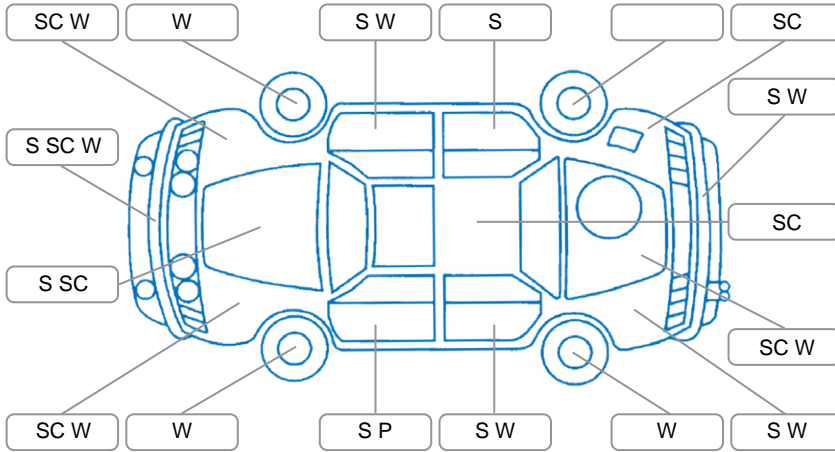

Report ID:	28,146,120	Version:	1
Created:	28 Apr 2026		

Make:	Mercedes-Benz	Model:	S350
Body Style:	Sedan	Year:	2006
Rego No.:	NQN890	Rego Expiry:	24 Jul 2026
WoF Expiry:	21 May 2026	Odometer:	71,208 Kms
Good No.:	28146120	VIN:	WDD2210562A050055
Next Service:	?	Service History:	No

Key

S = Scratch R = Rust C = Crack * = Decals W = Significant scuffs
 D = Dent PT = Paint defect P = Pin dent SC = Stone Chips

Note: some defects and blemishes may not be displayed in the diagram

Body Inspection Comments

Windscreen stone chips

Conditions During Body Inspection

Dry

Under Carriage and Under Bonnet Inspection Comments

Engine oil leak
 Rear wheel drive

Interior Comments

Seats:	Good
Carpets:	Good
Panels:	Good
Dashboard:	Good