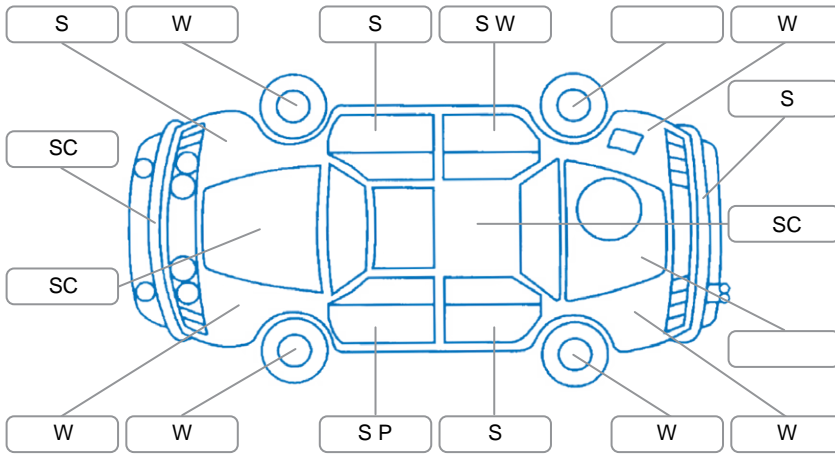

Report ID:	28,146,112	Version:	1
Created:	02 May 2026		

Make:	Nissan	Model:	Note
Body Style:	Hatchback	Year:	2016
Rego No.:	QDB500	Rego Expiry:	07 Jun 2026
WoF Expiry:	13 May 2027	Odometer:	65,082 Kms
Good No.:	28146112	VIN:	7AT0DH79X23013696
Next Service:	75,063	Service History:	No

Key
 S = Scratch R = Rust C = Crack * = Decals W = Significant scuffs
 D = Dent PT = Paint defect P = Pin dent SC = Stone Chips

Note: some defects and blemishes may not be displayed in the diagram

Body Inspection Comments

Minor stonechips on windscreen

Conditions During Body Inspection

Dry

Under Carriage and Under Bonnet Inspection Comments

Front Wheel Drive

Interior Comments

Seats:	Good
Carpets:	Good
Panels:	Good
Dashboard:	Good