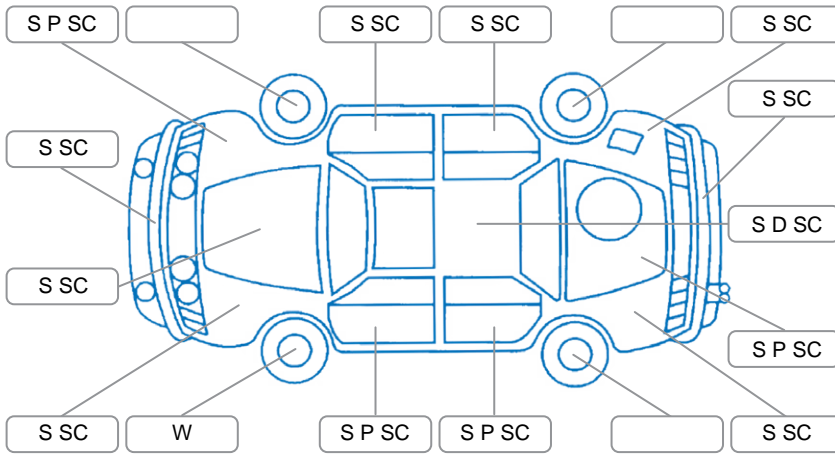

Report ID:	28,146,108	Version:	1
Created:	30 Apr 2026		

Make:	Mazda	Model:	MPV
Body Style:	Wagon	Year:	2004
Rego No.:	HLW872	Rego Expiry:	10 Jun 2026
WoF Expiry:	17 Jul 2026	Odometer:	217,750 Kms
Good No.:	28146108	VIN:	7AT0C11EX14413375
Next Service:	227000	Service History:	No

**Key**

S = Scratch    R = Rust    C = Crack    \* = Decals    W = Significant scuffs  
 D = Dent    PT = Paint defect    P = Pin dent    SC = Stone Chips

Note: some defects and blemishes may not be displayed in the diagram