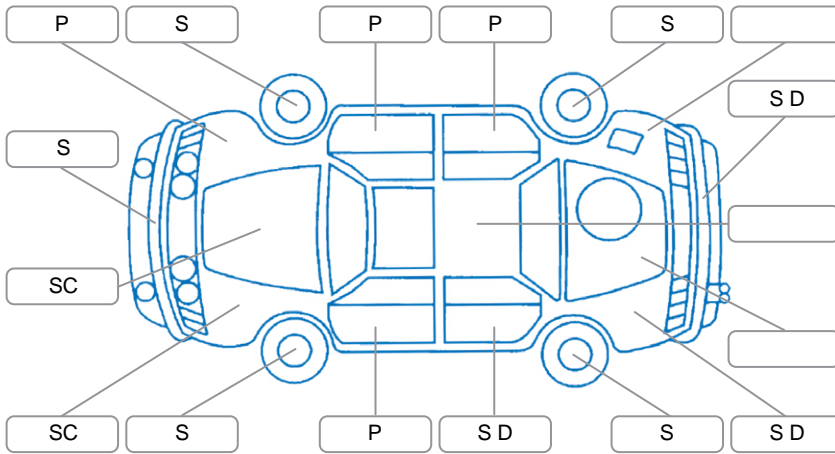

Report ID:	28,146,098	Version:	1
Created:	28 Apr 2026		

Make:	Mazda	Model:	Premacy
Body Style:	Wagon	Year:	2006
Rego No.:	KAU779	Rego Expiry:	31 May 2026
WoF Expiry:	13 Jan 2027	Odometer:	186,096 Kms
Good No.:	28146098	VIN:	7AT0C133X16131362
Next Service:	187,000kms	Service History:	No

Key

S = Scratch R = Rust C = Crack * = Decals W = Significant scuffs
 D = Dent PT = Paint defect P = Pin dent SC = Stone Chips

Note: some defects and blemishes may not be displayed in the diagram

Body Inspection Comments

2 centre caps missing.

Conditions During Body Inspection

Dry

Under Carriage and Under Bonnet Inspection Comments

Interior Comments

Seats:	Good
Carpets:	Good
Panels:	Good
Dashboard:	Good

General Comments

Right mirror not folding.