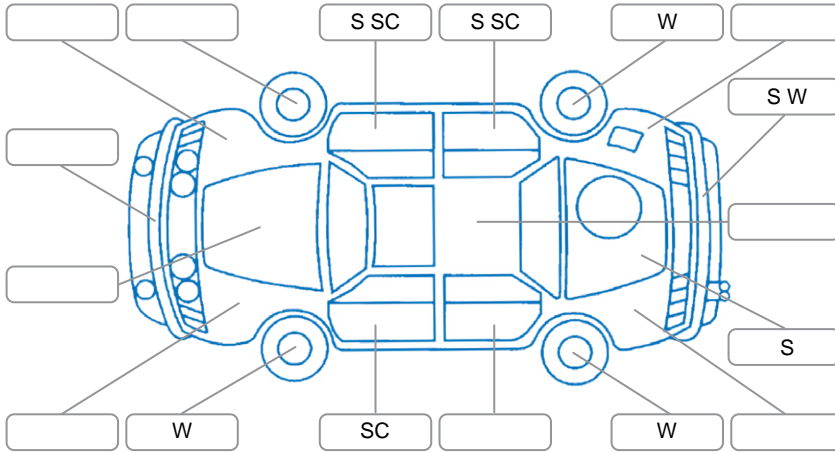

Report ID:	28,146,079	Version:	1
Created:	07 Jul 2026		

Make:	Honda	Model:	HR-V
Body Style:	SUV	Year:	2016
Rego No.:	KCW499	Rego Expiry:	31 Oct 2026
WoF Expiry:	19 Jun 2027	Odometer:	86,958 Kms
Good No.:	28146079	VIN:	MRHRU5830GP062373
Next Service:	96,000 kms	Service History:	No

Key

S = Scratch R = Rust C = Crack * = Decals W = Significant scuffs
 D = Dent PT = Paint defect P = Pin dent SC = Stone Chips

Note: some defects and blemishes may not be displayed in the diagram

Body Inspection Comments

Conditions During Body Inspection: Dry

Under Carriage and Under Bonnet Inspection Comments

Front wheel drive.
Freshly serviced.

Interior Comments

Seats:	Average
Carpets:	Average
Panels:	Average
Dashboard:	Average