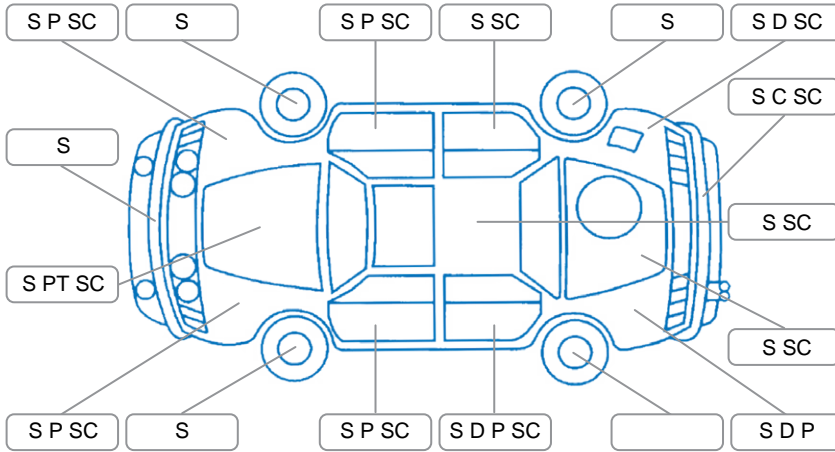

Report ID:	28,146,067	Version:	1
Created:	29 Apr 2026		

Make:	Mitsubishi	Model:	Outlander
Body Style:	Wagon	Year:	2006
Rego No.:	JKQ357	Rego Expiry:	16 May 2026
WoF Expiry:	09 Sep 2026	Odometer:	104,818 Kms
Good No.:	28146067	VIN:	7AT0CJ3MX15100994
Next Service:	111,800 Kms	Service History:	No

Key

S = Scratch R = Rust C = Crack * = Decals W = Significant scuffs
 D = Dent PT = Paint defect P = Pin dent SC = Stone Chips

Note: some defects and blemishes may not be displayed in the diagram

Body Inspection Comments

Conditions During Body Inspection	Dry
-----------------------------------	-----

Under Carriage and Under Bonnet Inspection Comments

RF axle seal leaking.
 Fuel tank dented.

Interior Comments

Seats:	Good
Carpets:	Good
Panels:	Average
Dashboard:	Average, steering wheel worn.