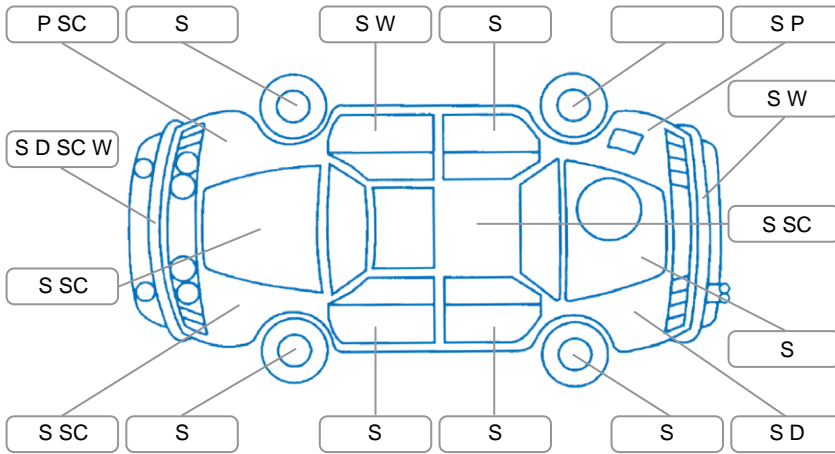

Report ID:	28,146,051	Version:	1
Created:	30 Apr 2026		

Make:	Nissan	Model:	Fuga
Body Style:	Sedan	Year:	2005
Rego No.:	LBS452	Rego Expiry:	10 Jun 2026
WoF Expiry:	01 Aug 2026	Odometer:	210,992 Kms
Good No.:	28146051	VIN:	7AT0DH8GX17214282
Next Service:	?	Service History:	No

Key

S = Scratch R = Rust C = Crack * = Decals W = Significant scuffs
 D = Dent PT = Paint defect P = Pin dent SC = Stone Chips

Note: some defects and blemishes may not be displayed in the diagram

Body Inspection Comments

Fuel flap will not lock shut.

Conditions During Body Inspection

Dry

Under Carriage and Under Bonnet Inspection Comments

Oil leak from engine. Inside & outside edges worn on left rear tyre.

Interior Comments